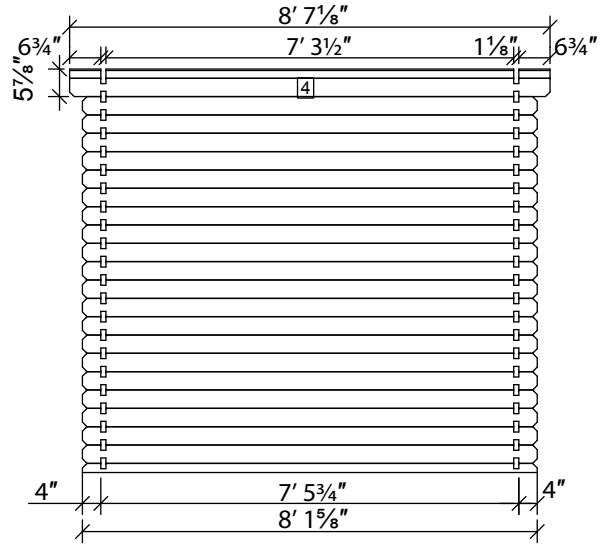

SHIBA 8 x 8

Floorjoist Placement* When Ordering Floor Kit