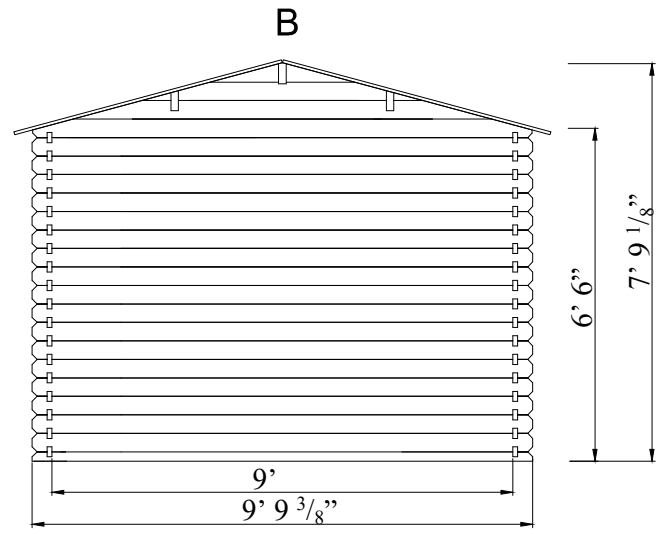

GARDENER 10 x 10

Recommended foundation: 9' 2 3/8" x 9' 2 3/8"